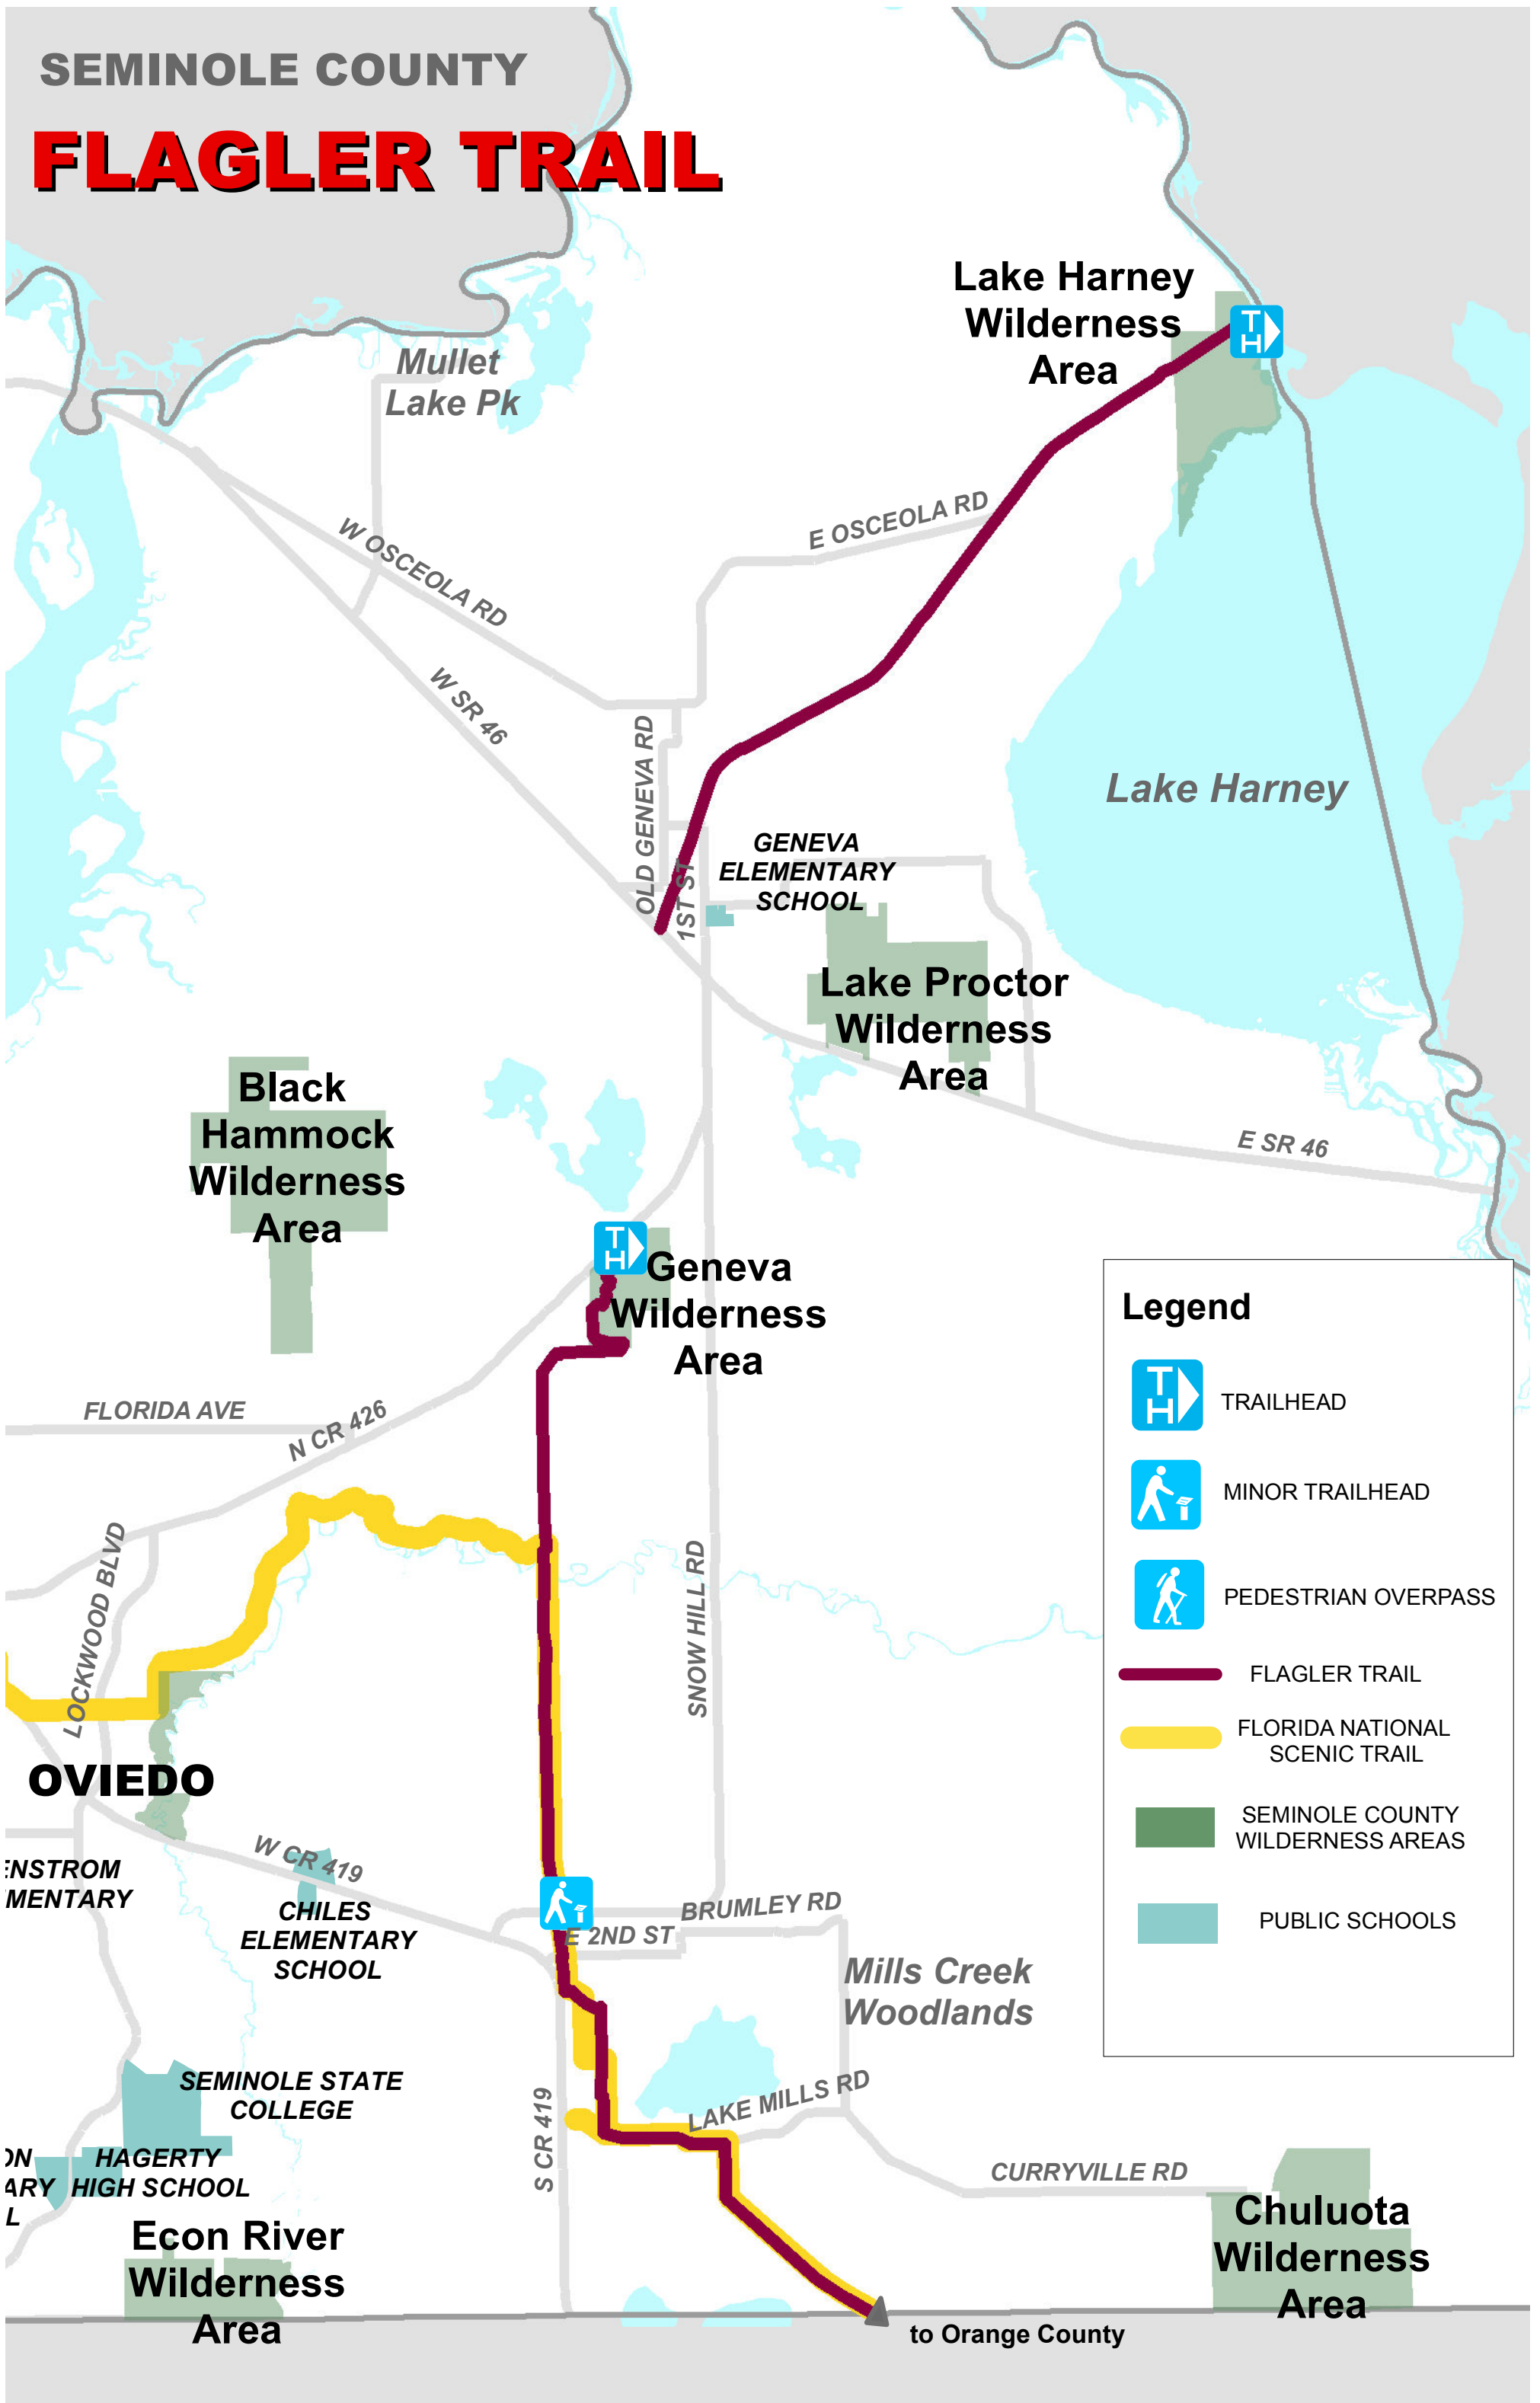

SEMINOLE COUNTY

FLAGLER TRAIL

Legend

TRAILHEAD

MINOR TRAILHEAD

PEDESTRIAN OVERPASS

FLAGLER TRAIL

FLORIDA NATIONAL SCENIC TRAIL

SEMINOLE COUNTY WILDERNESS AREAS

PUBLIC SCHOOLS

to Orange County